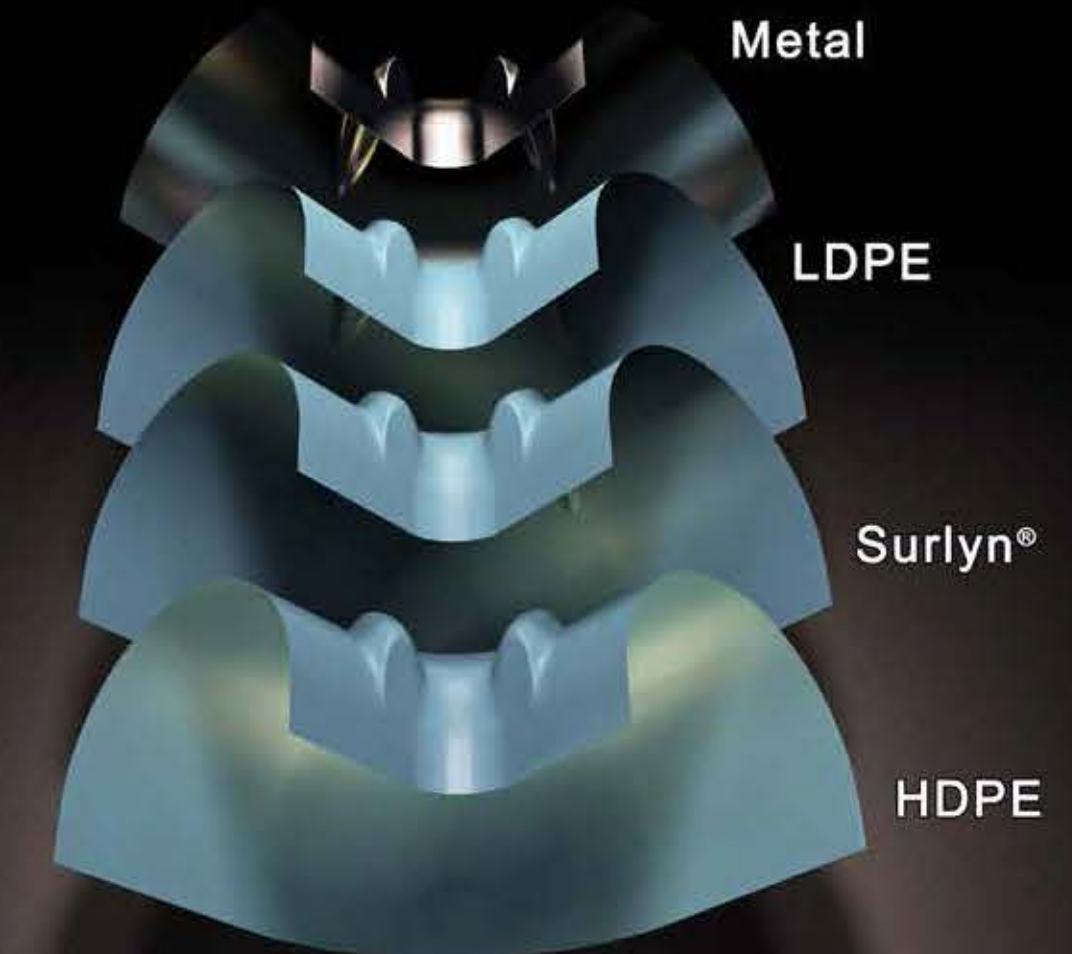

90 Degree Short Radius

0.24" (.6mm) Aluminum Ell-jac / Surefit Fitting Covers

IPS	1/2" (12.7mm)	1" (25.4mm)	1-1/2" (38.1mm)	2" (50.8mm)	2-1/2" (63.5mm)	3" (76.2mm)	3-1/2" (88.9mm)	4" (101.6mm)
1/2"	1	2	5	8	12	23	15	25
3/4"	1	2	5	8	12	23	15	25
1"		3	6	11	12	23	15	25
1-1/4"		3	8	11	12	23	15	25
1-1/2"		5	8	12	23	15	25	26
2"		6	11	18	23	15	25	26
2-1/2"		9	18	23	15	25	26	31
3"		10	18	20	24	25	26	31
3-1/2"		16	20	24	25	26	31	12MF
4"		16	20	24	25	26	31	12MF
4-1/2"		22	24	30	33	31	12MF	
5"		22	24	30	33	31	12MF	
6"		27	30	33	31	12MF		
7"		30	33	31	12MF			
8"		38	39	44				
9"		39	44					
10"		44						
11"								
12"		49						

MF = Multi-Fit

ELL-JACS™ PLUS

Polyfilm lined elbows are only available in aluminum.
 Not available in stainless steel.

Ell-Jacs™ Plus

MULTI-FIT

Multi-Fit elbow covers are available in aluminum only
 and in the sizes listed above.